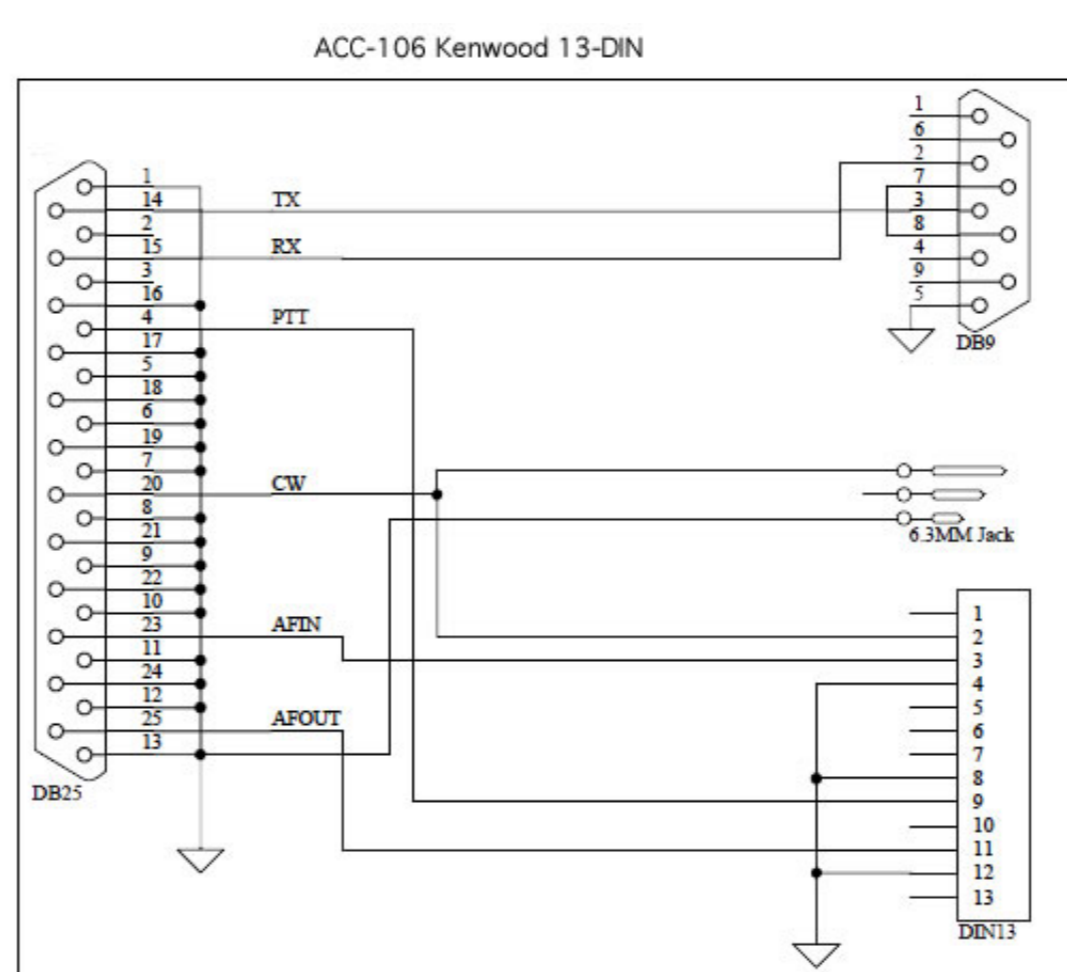

Download

Cg Antenna Sb-2000 Drivers

Cg Antenna Sb-2000 Drivers

Download

2-10. 2.1.9. Wi-Fi antenna installation ... 5-8. 5.2.3. Installing the RAID driver during Windows® OS installation 5-8 ... 2000 (O.C.)[®] / 1866 (O.C.)[®] / 1800 (O.C.)[®] / 1600 / 1333 MHz, non-... Elixir. M2F2G64CB88. G7N-CG. 2GB. SS. Elixir. N2CB2G80GN- CG ... (NorthBridge) side and SB (SouthBridge) side of the DMI Link.. telecom towers used to mount antennas, shelters to house equipment and ... Bengtsson and Kock (2000) study the lining, brewery and ... (4) Operator's position on key drivers: this view has the variables that reflect ... The studied MNO's brand ... in corporate governance (CG) mechanisms and international competitiveness. ... Driver killed, 10 injd 2 bus crashes S 3/3/43 p1. Bus driv ... hits TV antenna S 2/27/56 1:3 7-yr-old ... Hon CG filer killed in mercy hop, Li W L Clemmer ... selves by scaling 2000 ft cliff A 1/7/54. C8:2 ... 1st deliv of SB to Maui by plane S 7/1/29 p1. CW jack is connected to CW keyer port of transceiver. SOFTWARE INSTALLATION. SB-1000 comes with software driver for Windows 98, 2000/XP(Vista) is not.

Shop online now! Find the largest selection of Logitech Products. Official Online Store with exclusive deals. Money back guarantee. Sign up for our newsletter.. The SB-2000 Mk2 is a inexpensive transceiver interface with USB connector (USB 1.1 and USB 2.0 full speed are supported). There is no need for a legacy serial SVS SB-2000 Subwoofer 12-inch Driver 500 Watts RMS ... Operating Manual CG Antenna Co Ltd Shanghai, China SB-2000 MK2 USB RADIO INTERFACE CG 2000M-180 - An Ordinance of the City Council of the City of Pearland, Texas, amending ... TX 77584 Structure type: Antenna mounts on water tower catwalk guardrail. ... The officer should run the offender's driver license for warrants, run the ... yi gala.1 atcula weld Taunt G=gin: wiheW C G Lnlaa4aPiar 3, amp Sritisia ivd ...